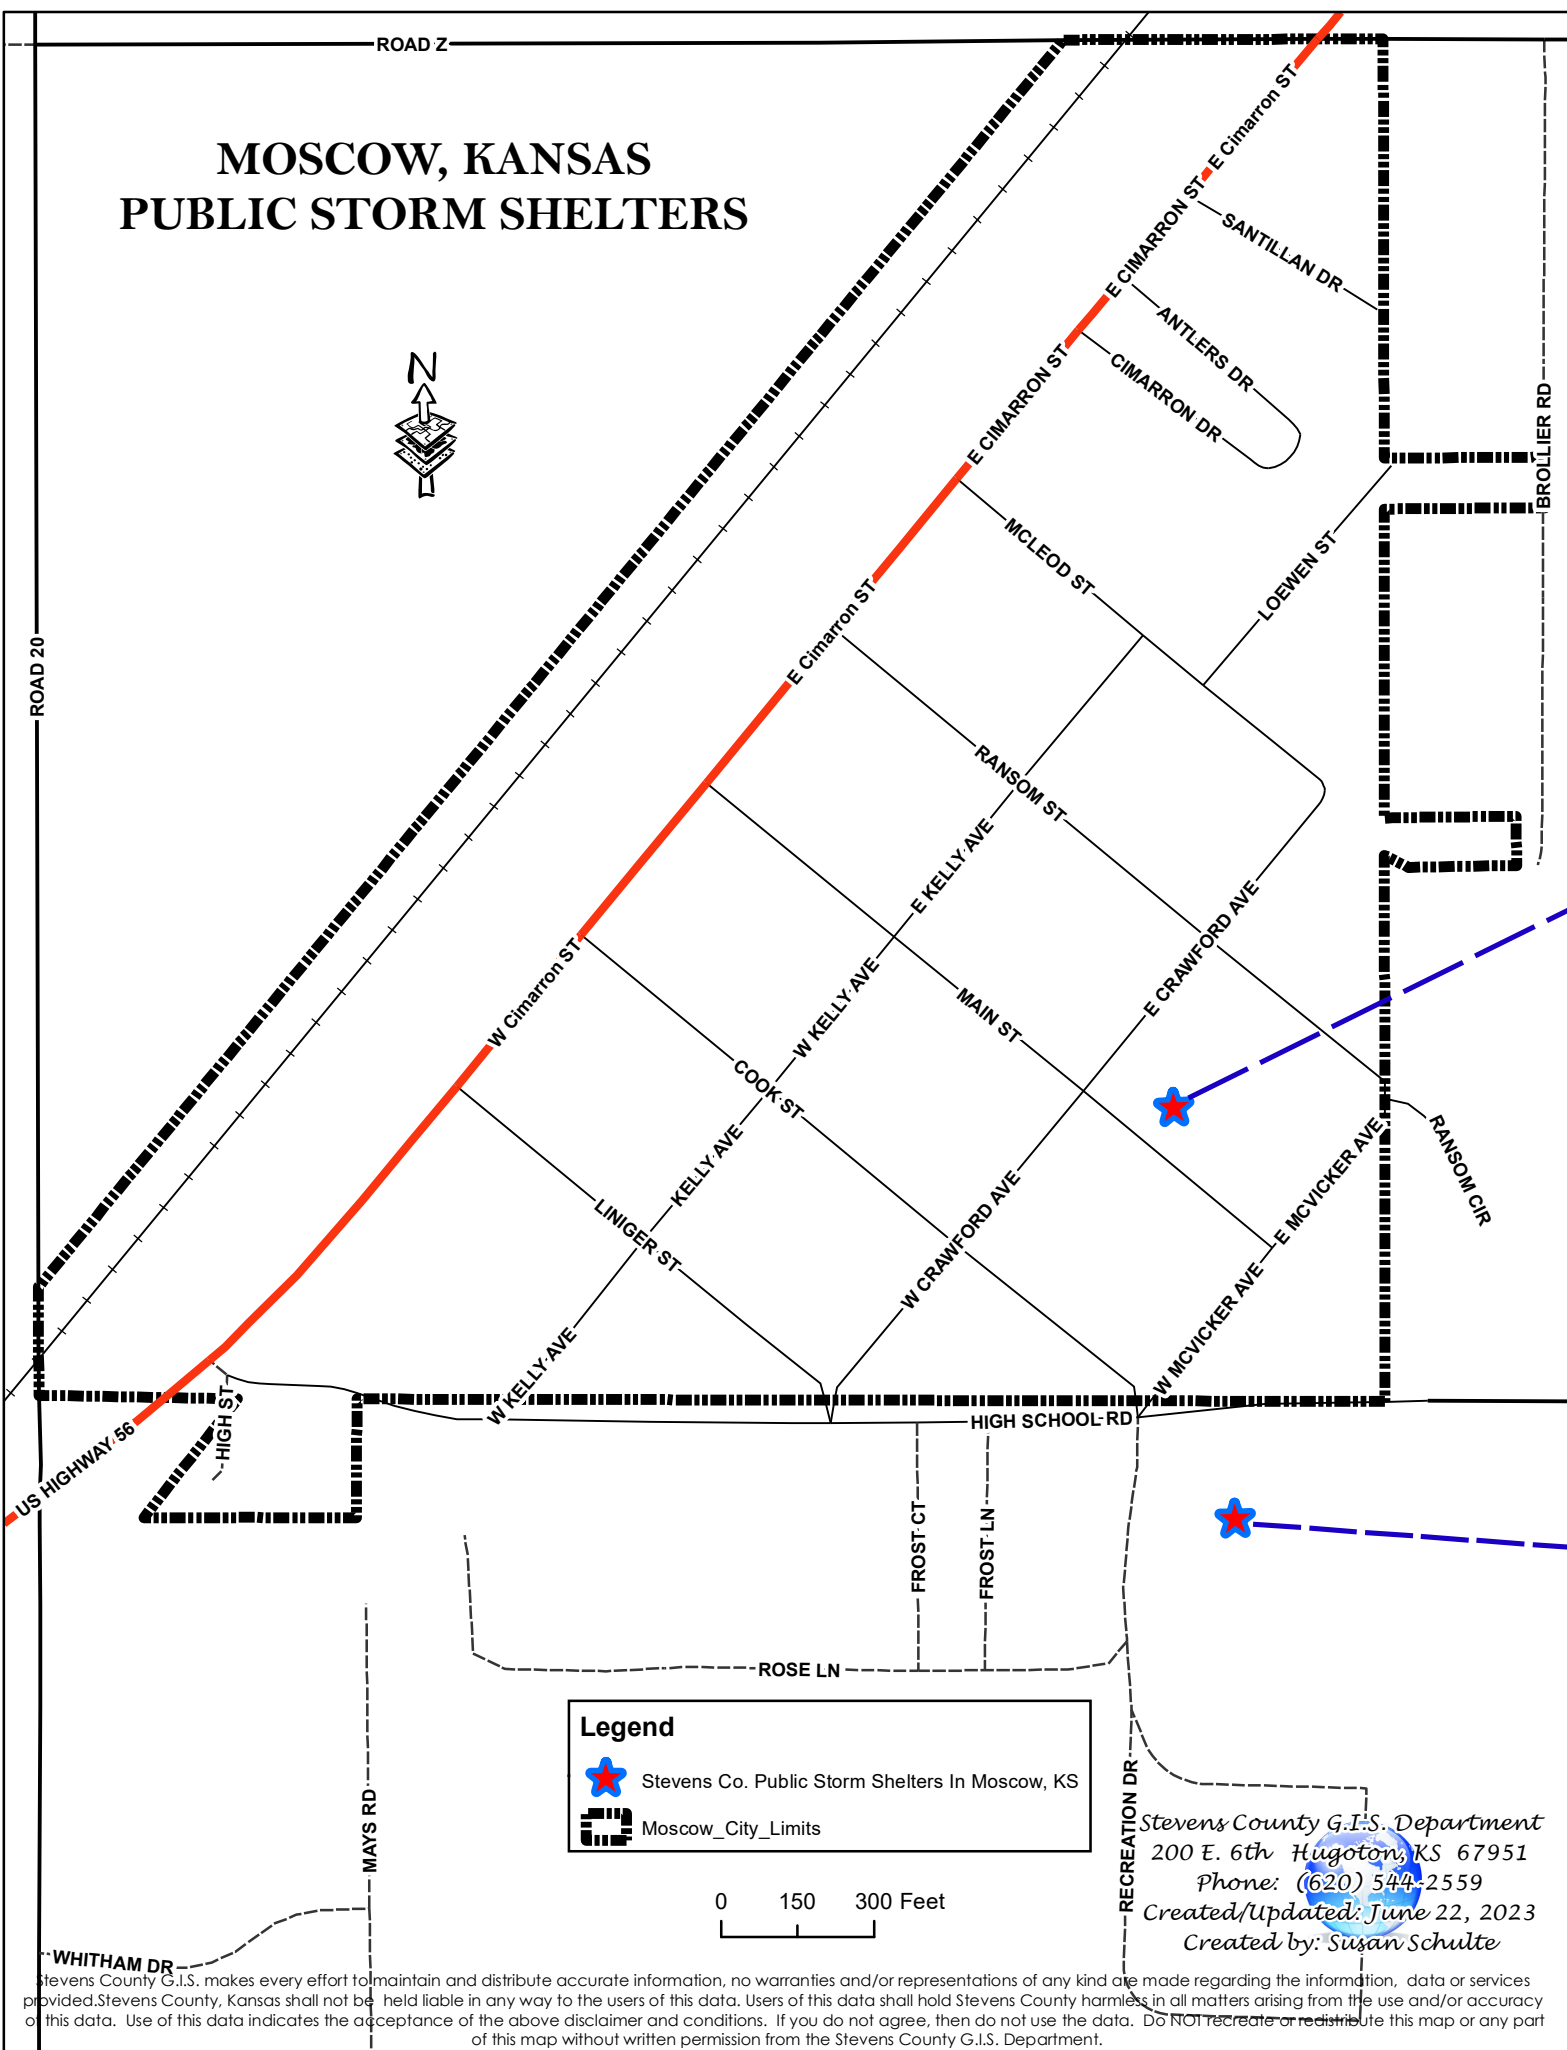

# MOSCOW, KANSAS PUBLIC STORM SHELTERS

**Legend**

- Stevens Co. Public Storm Shelters In Moscow, KS
- Moscow\_City\_Limits

Stevens County G.I.S. Department  
 200 E. 6th Hugoton, KS 67951  
 Phone: (620) 544-2559  
 Created/Updated: June 22, 2023  
 Created by: Susan Schulte