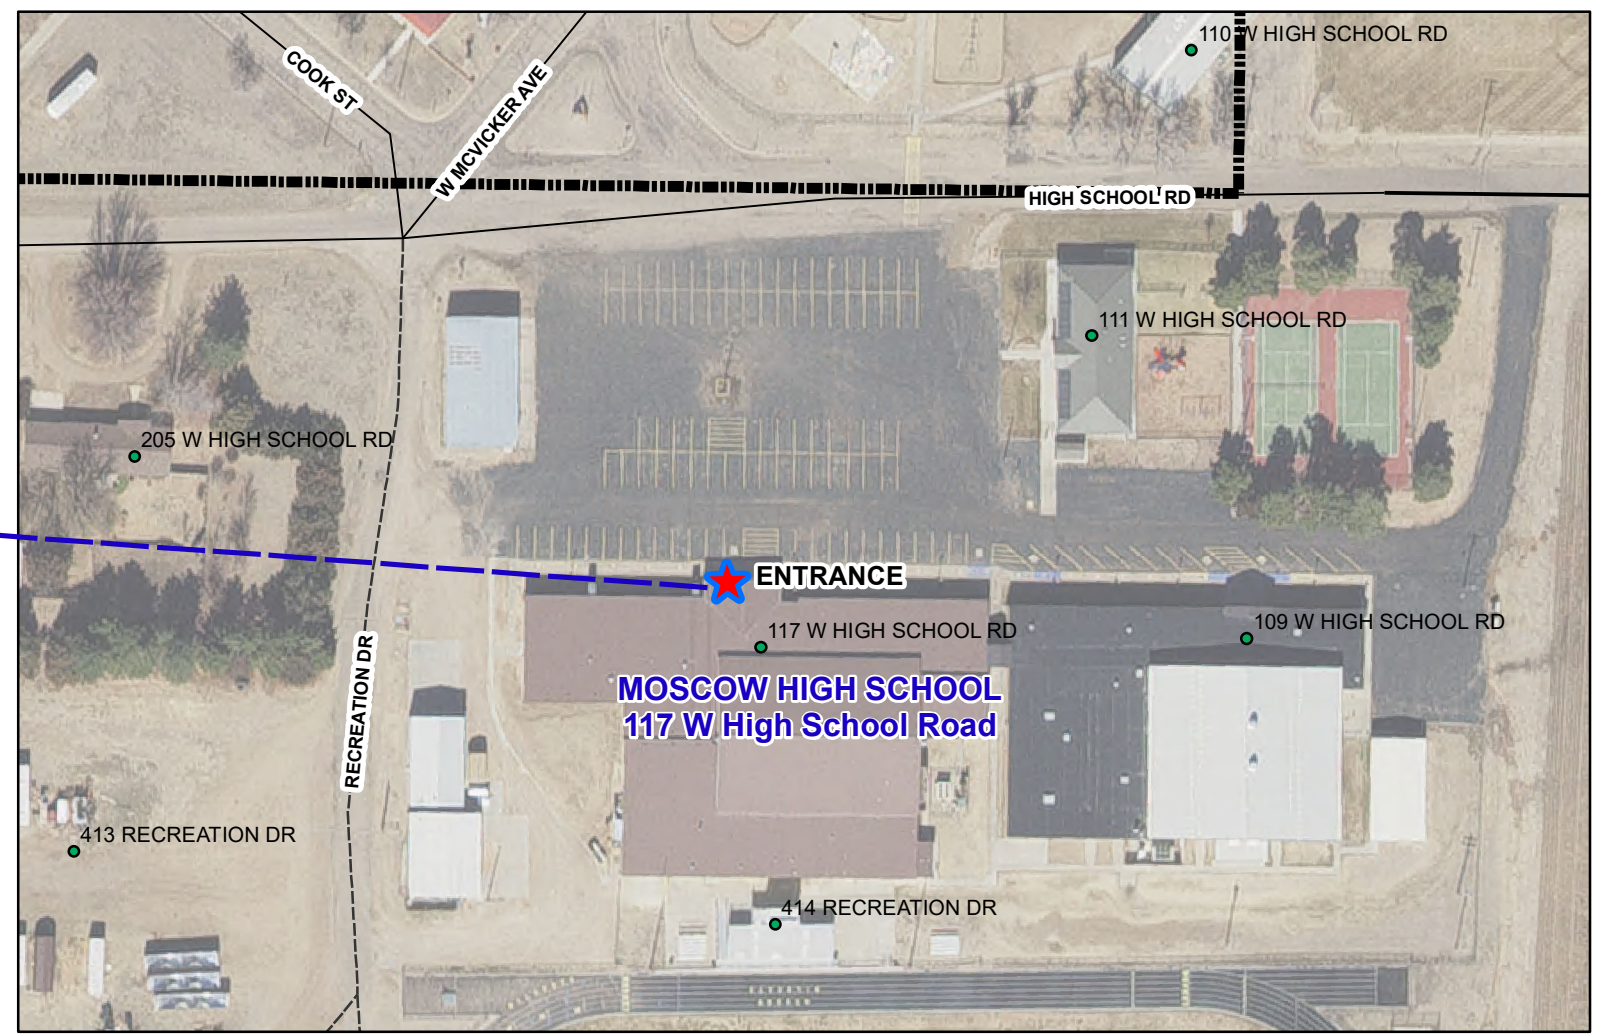

MOSCOW HIGH SCHOOL
117 W High School Road
ENTRANCE