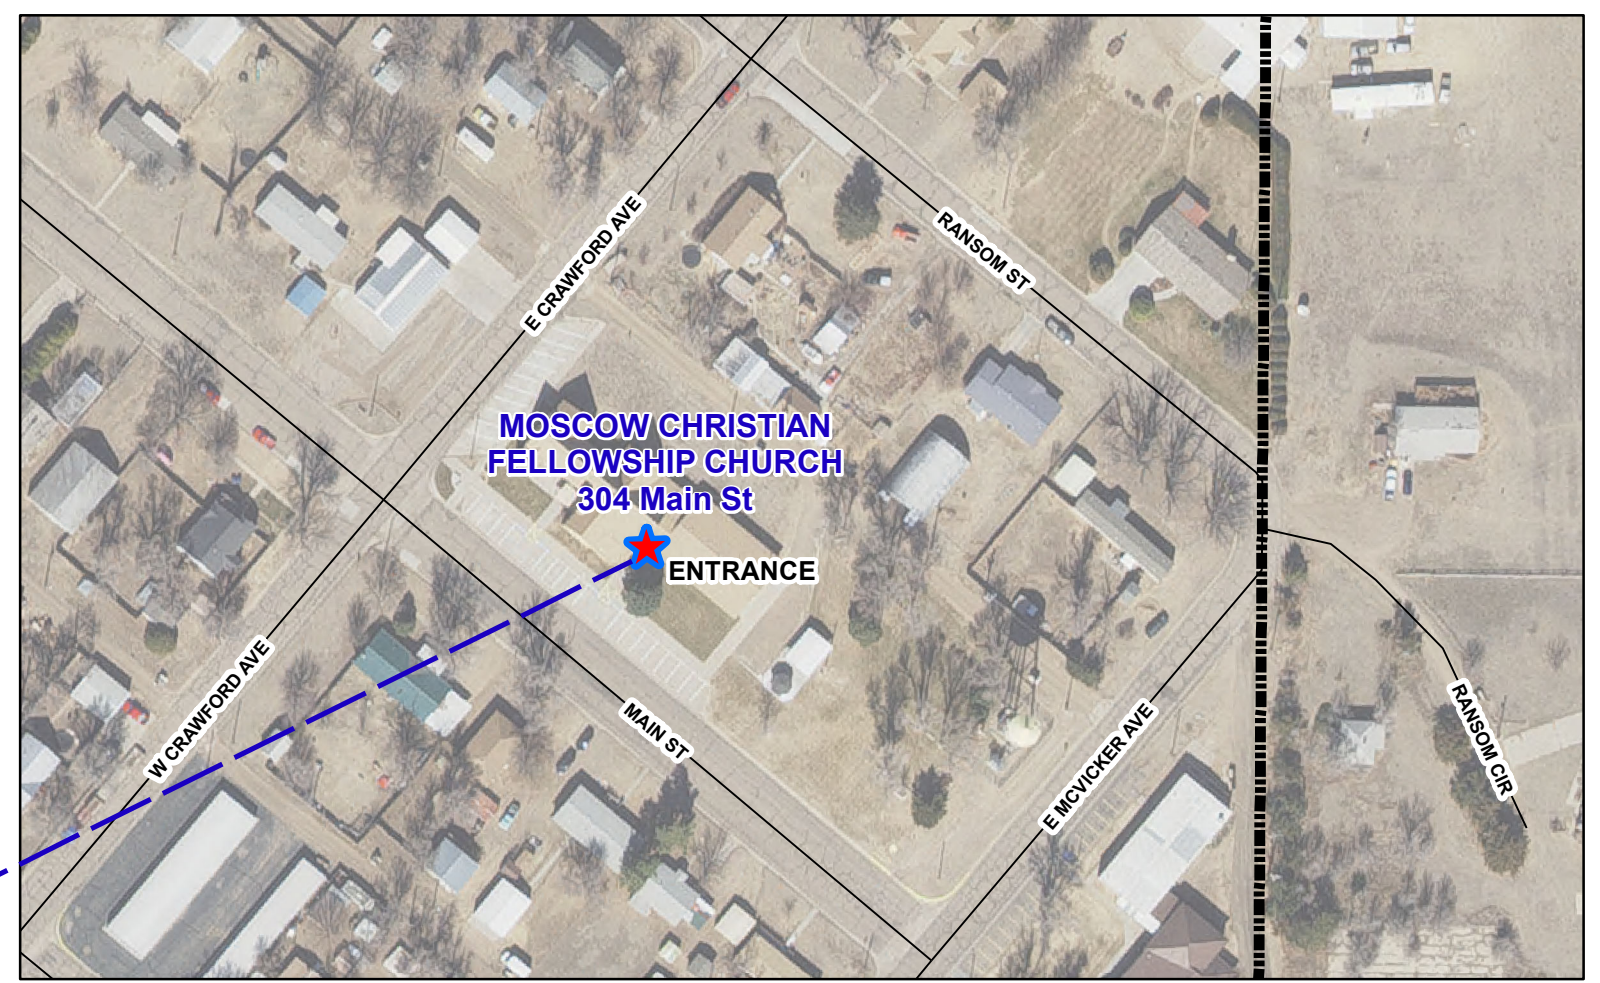

**MOSCOW CHRISTIAN
FELLOWSHIP CHURCH**
304 Main St
ENTRANCE