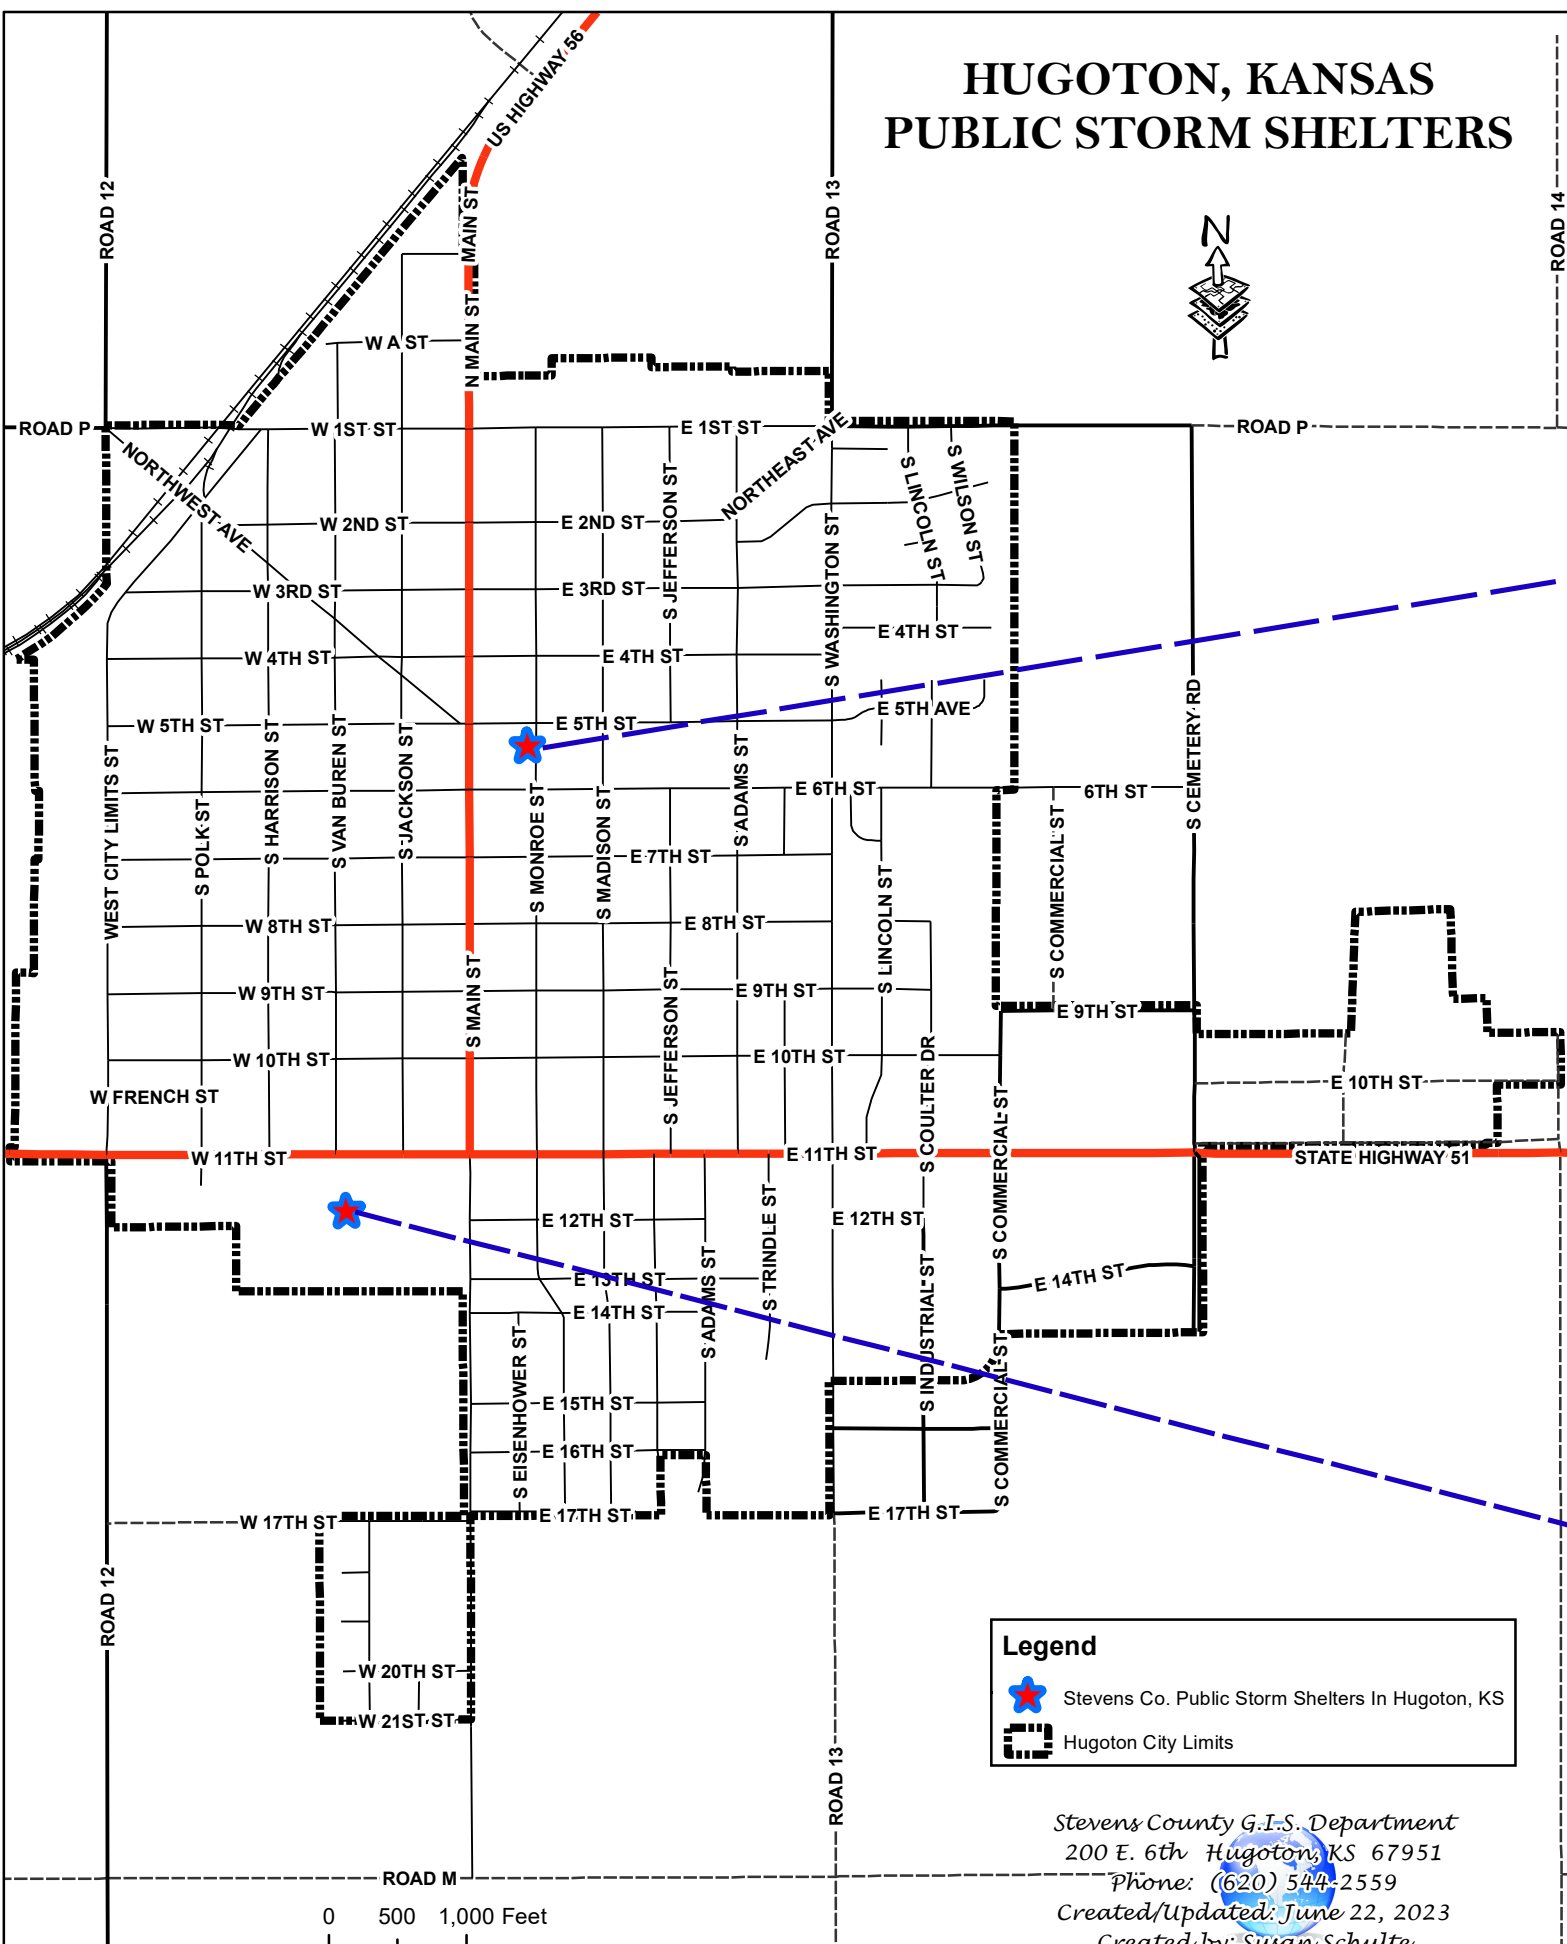

HUGOTON, KANSAS PUBLIC STORM SHELTERS

Legend

- Stevens Co. Public Storm Shelters In Hugoton, KS
- Hugoton City Limits

Stevens County G.I.S. Department
 200 E. 6th Hugoton, KS 67951
 Phone: (620) 544-2559
 Created/Updated: June 22, 2023
 Created by: Susan Schulte

Stevens County G.I.S. makes every effort to maintain and distribute accurate information, no warranties and/or representations of any kind are made regarding the information, data or services provided. Stevens County, Kansas shall not be held liable in any way to the users of this data. Users of this data shall hold Stevens County harmless in all matters arising from the use and/or accuracy of this data. Use of this data indicates the acceptance of the above disclaimer and conditions. If you do not agree, then do not use the data. Do NOT recreate or redistribute this map or any part of this map without written permission from the Stevens County G.I.S. Department.