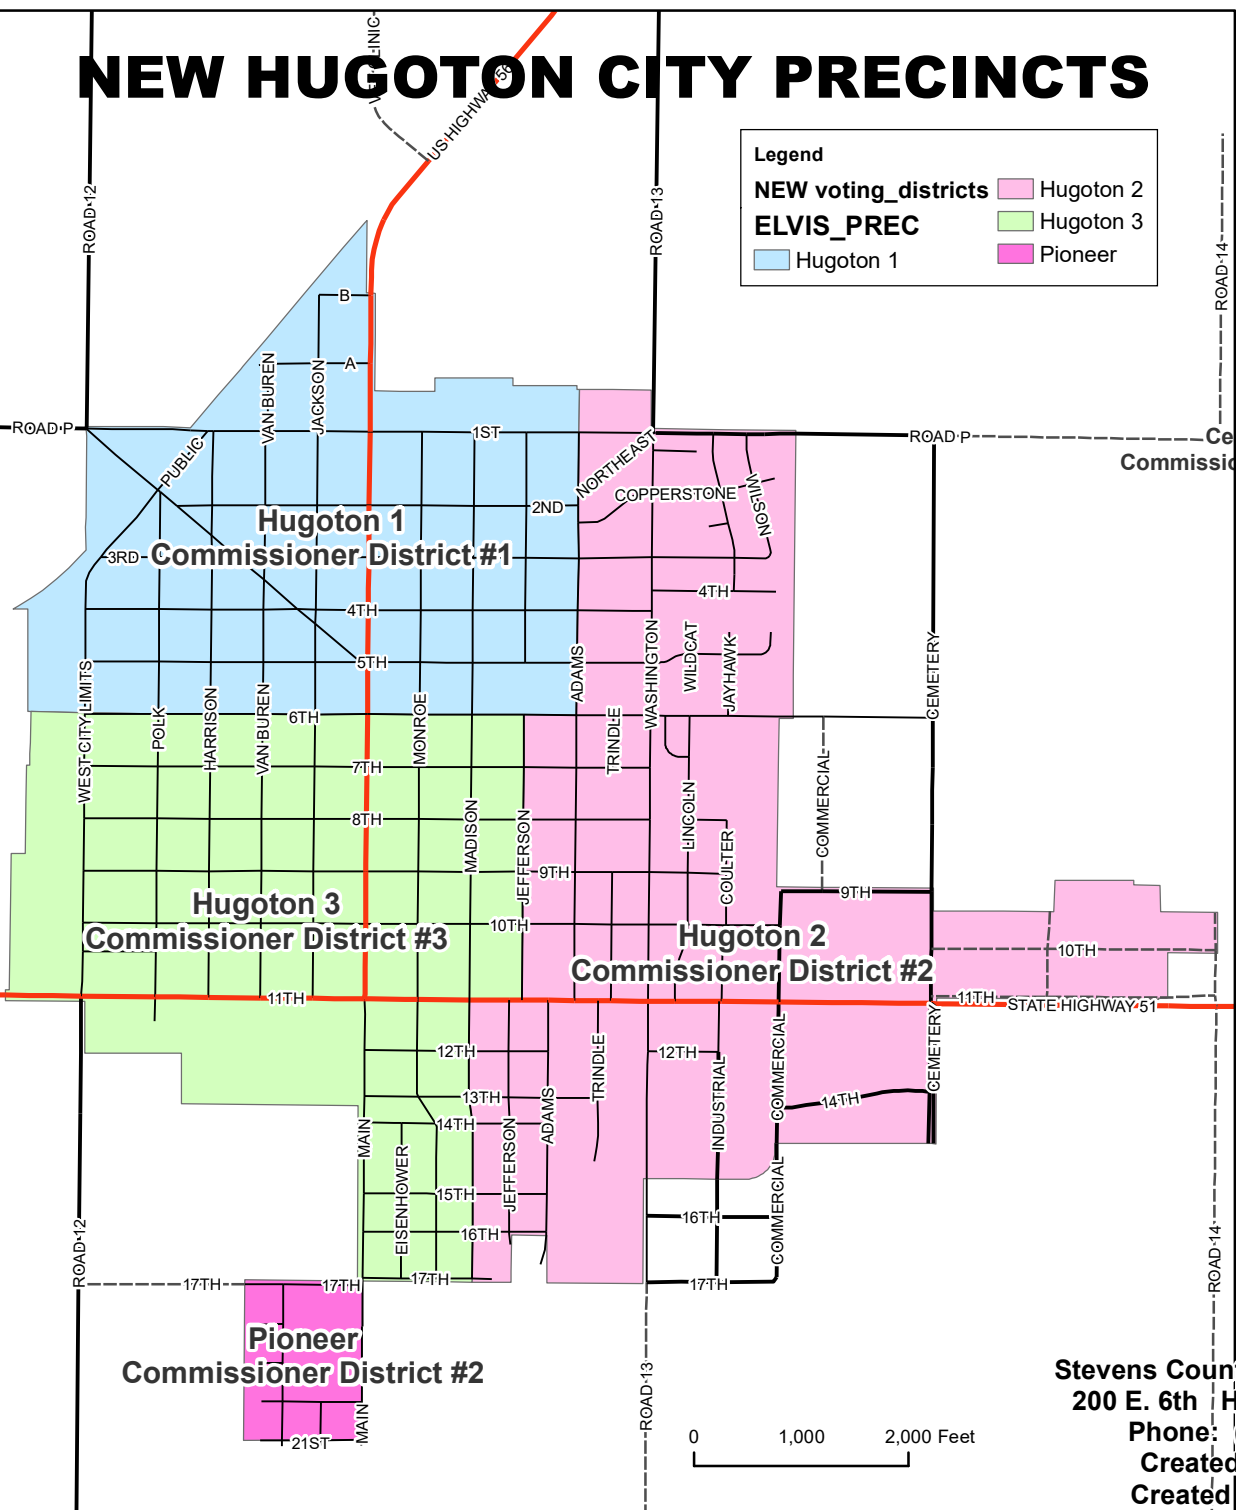

# NEW HUGOTON CITY PRECINCTS

**Legend**

**NEW voting\_districts**

- Hugoton 2
- Hugoton 3
- Hugoton 1
- Pioneer

Stevens County G.I.S. Department  
 200 E. 6th Hugoton, KS 67951  
 Phone: (620) 544-2559  
 Created: May 5, 2020  
 Created by: S Schulte

# OLD HUGOTON CITY PRECINCTS

**Legend**

**OLD voting\_districts**

- Center.05
- Center.06
- Center.03
- Center.04
- Center.09
- Center.10
- Center.11
- Center.12

Stevens County G.I.S. makes every effort to maintain and distribute accurate information, no warranties and/or representations of any kind are made regarding the information, data or services provided. Stevens County, Kansas shall not be held liable in any way to the users of this data. Users of this data shall hold Stevens County harmless in all matters arising from the use and/or accuracy of this data. Use of this data indicates the acceptance of the above disclaimer and conditions. If you do not agree, then do not use the data. Do NOT recreate or redistribute this map or any part of this map without written permission from the Stevens County G.I.S. Department.