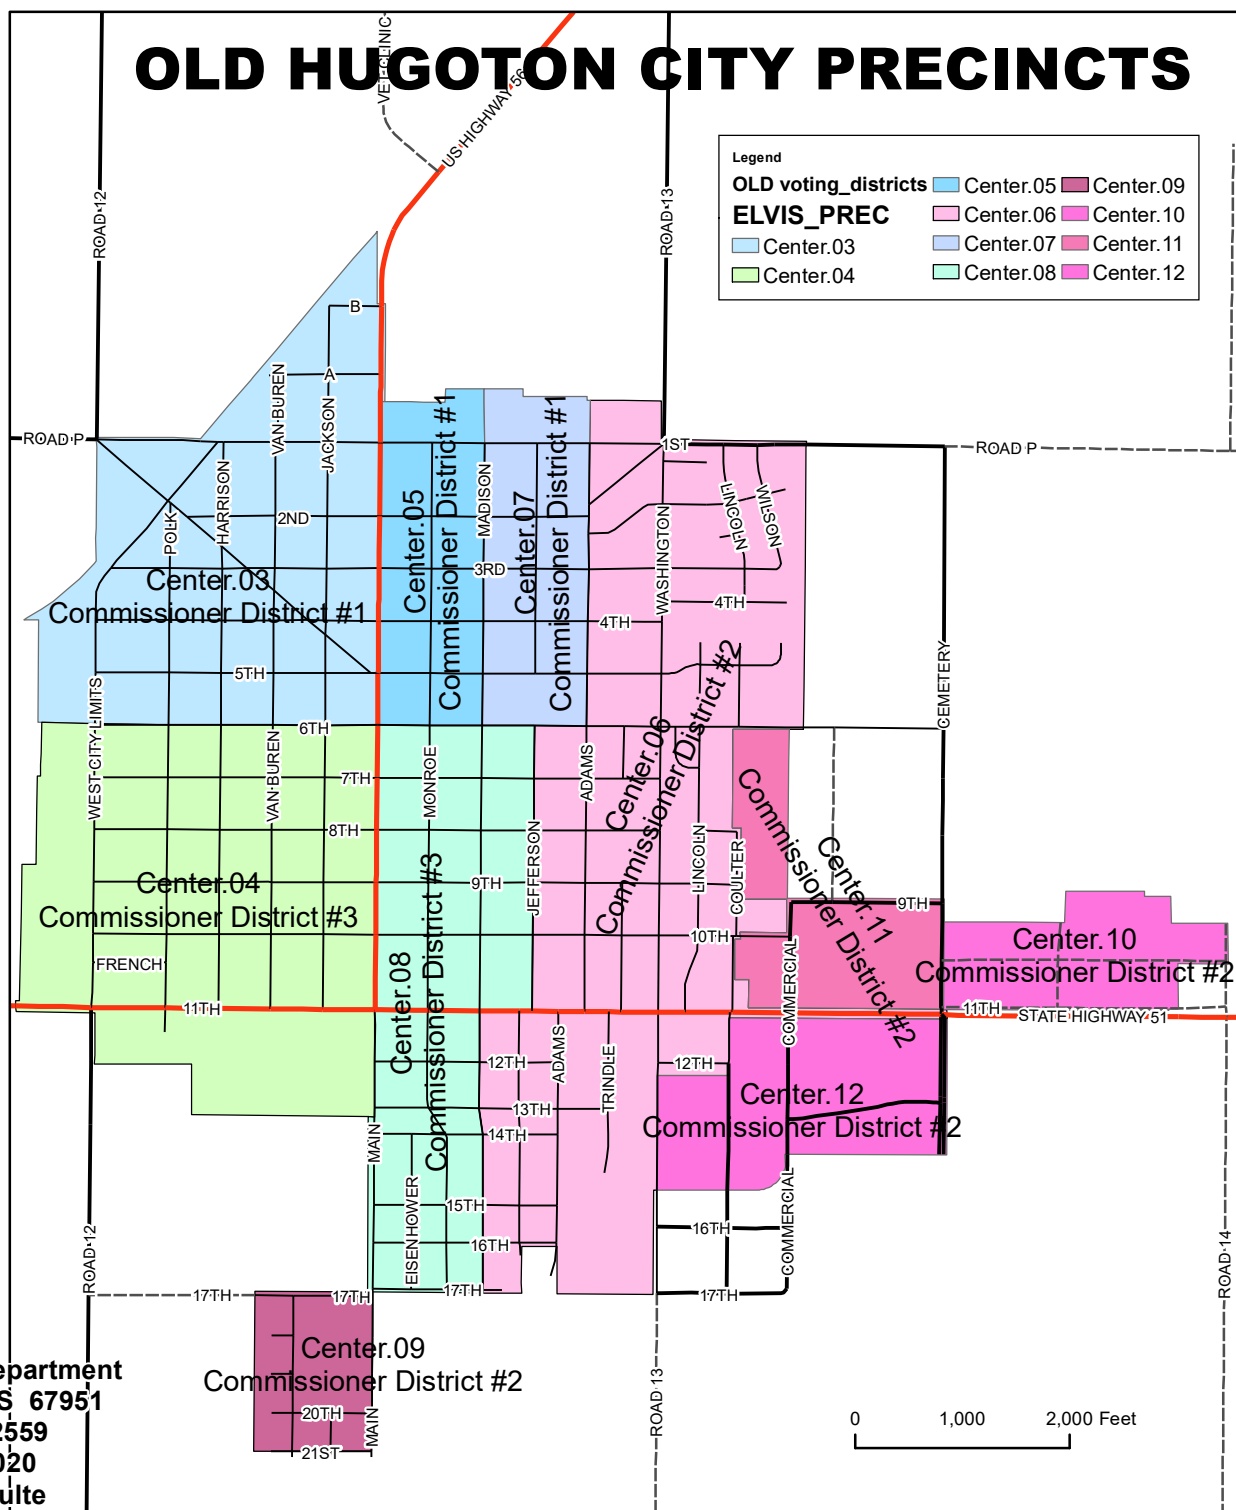

# NEW HUGOTON CITY PRECINCTS

**Legend**

**NEW voting\_districts**

- Hugoton 2
- Hugoton 3
- Hugoton 1
- Pioneer

Stevens County G.I.S. Department  
 200 E. 6th Hugoton, KS 67951  
 Phone: (620) 544-2559  
 Created: May 5, 2020  
 Created by: S Schulte

# OLD HUGOTON CITY PRECINCTS

**Legend**

**OLD voting\_districts**

- Center.05
- Center.06
- Center.03
- Center.04
- Center.09
- Center.10
- Center.11
- Center.12

Stevens County G.I.S. makes every effort to maintain and distribute accurate information, no warranties and/or representations of any kind are made regarding the information, data or services provided. Stevens County, Kansas shall not be held liable in any way to the users of this data. Users of this data shall hold Stevens County harmless in all matters arising from the use and/or accuracy of this data. Use of this data indicates the acceptance of the above disclaimer and conditions. If you do not agree, then do not use the data. Do NOT recreate or redistribute this map or any part of this map without written permission from the Stevens County G.I.S. Department.