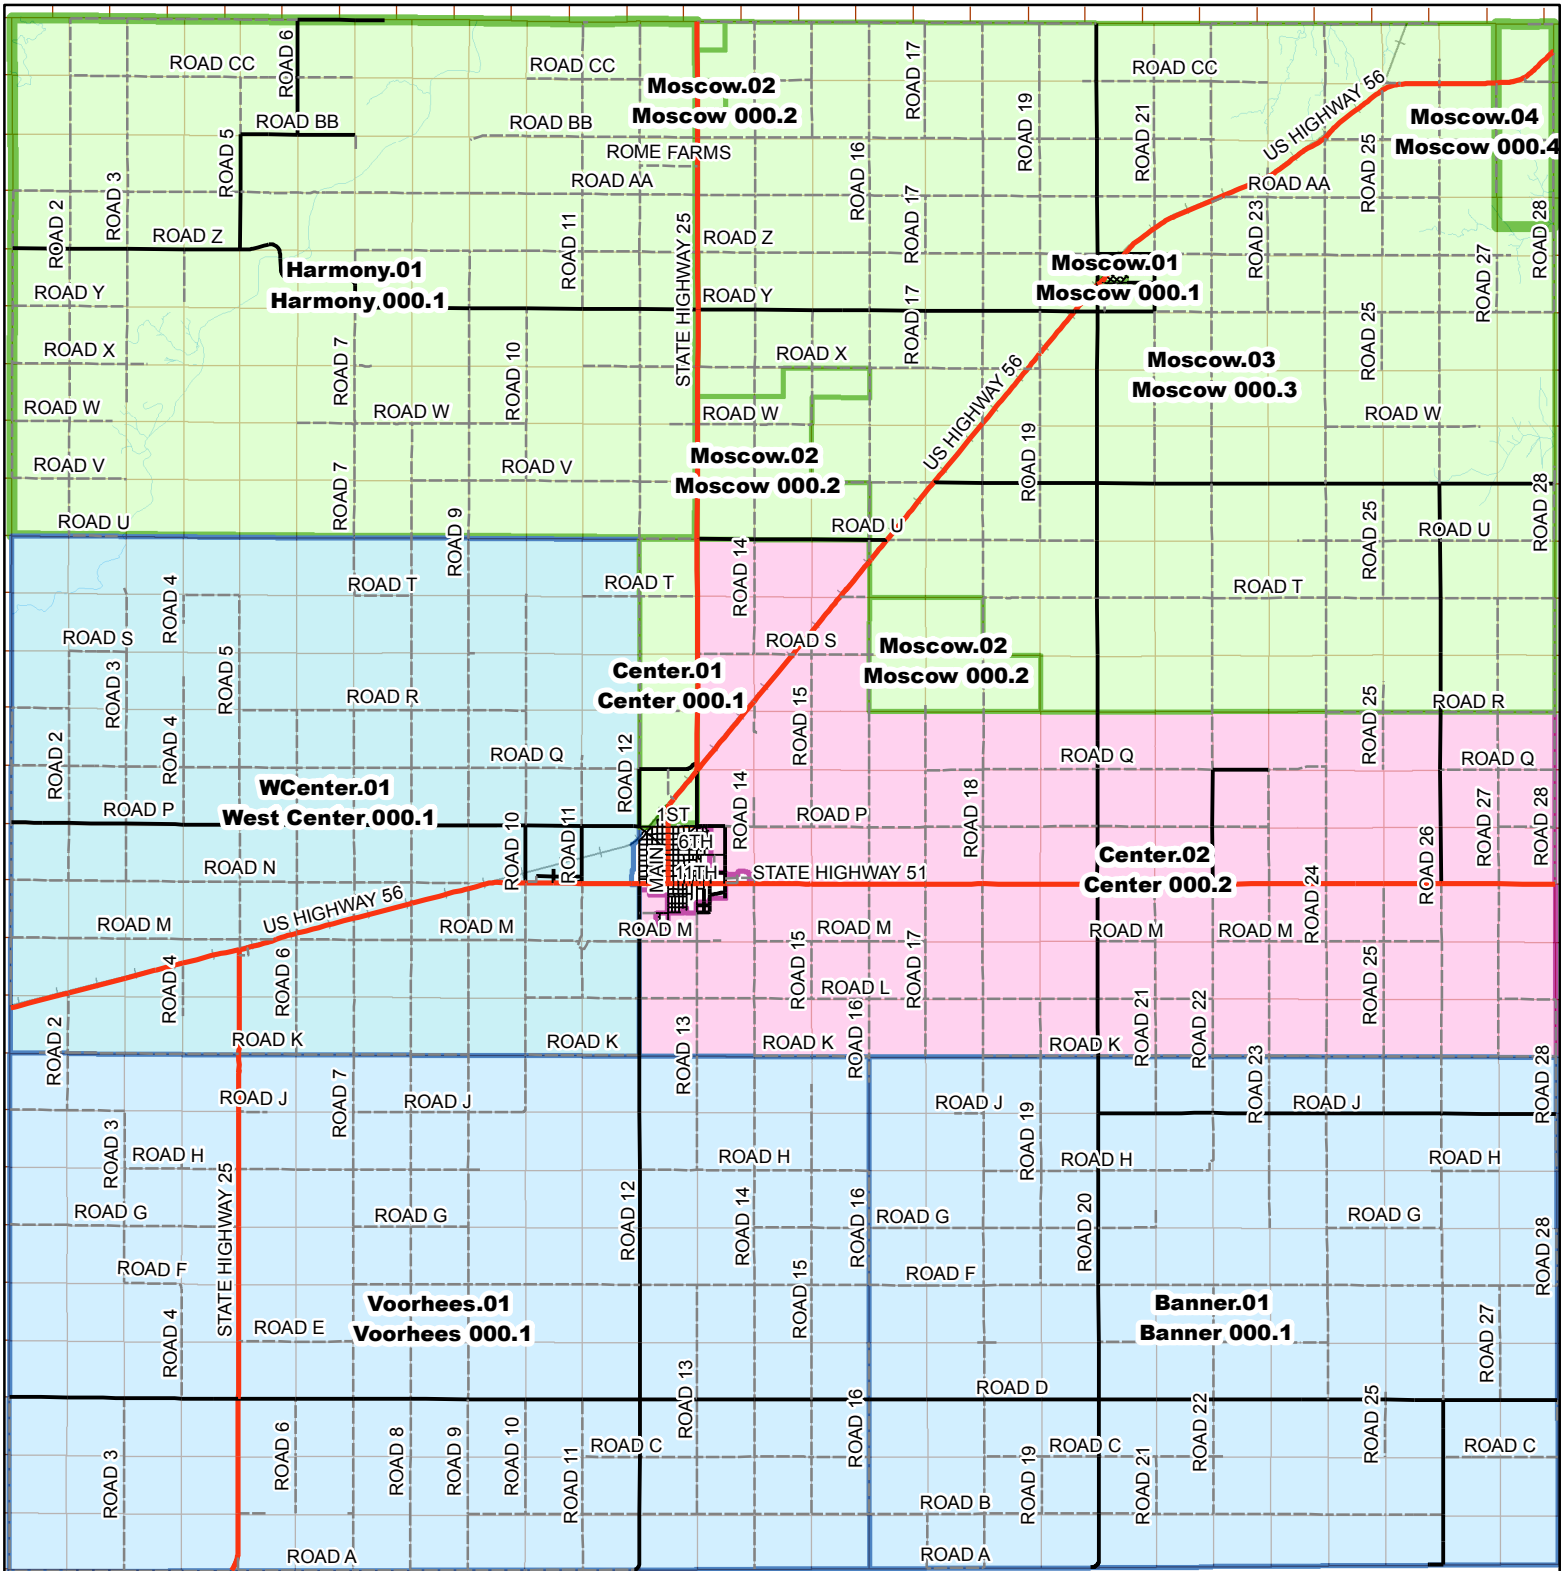

Stevens County Voting Districts

Stevens County G.I.S. Department makes every effort to publish current and accurate information. This information can change rapidly and we try to confirm and update this information as soon as possible; however, we are not assuming any damages if you rely on it. We offer no warranty that this map/report is accurate or complete. Do NOT recreate or redistribute this map or any part of this map without written permission from the Stevens County G.I.S. Department.

Legend	
ROADS	voting_districts
SURFACE	ELVIS_PREC
--- GRAVEL	Moscow.01
— PAVED CO MAINT	Moscow.02
— PAVED HIGHWAY	Moscow.03
— PAVED HUGOTON	Moscow.04
— PAVED MOSCOW	Center.01
— Railroad	Center.02
— sections	Harmony.01
	Banner.01
	Voorhees.01
	WCenter.01